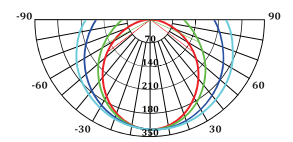

Model : ELX-T5300-ECOSM-4W

Dimension (mm)

Light Distribution Curve

Model : ELX-T5600-ECOSM-8W

Dimension (mm)

Light Distribution Curve

Model : ELX-T5900-ECOSM-12W

Dimension (mm)

Light Distribution Curve

Model : ELX-T51200-ECOSM-16W

Dimension (mm)

Light Distribution Curve

* Easy maintenance

- Modular LED for easy replacement
- Opening and closing possible of LED module part and power supply part
- Customizable beam angle
- Temperature max 50°