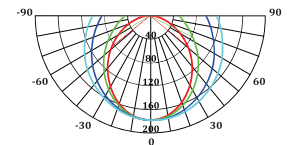

TUBE LIGHT

Indoor Light | Tube Light

Tube Light Ecoluxon

ELX-T5

- 3.000K
- 4.000K
- 5.000K
- 6.000K

■ Specification

Daya (W)	Input Voltage	Frequency Amp	LED Efikasi	Total Lumen	CRI	Temperatur Warna	Proteksi	Berat	Material
4W	AC100-240V	50/60Hz	110Lm/W	440Lm	>80Ra	3000K/6000K	IP20	42gr	Nano PC Cover
8W	AC100-240V	50/60Hz	110Lm/W	880Lm	>80Ra	3000K/6000K	IP20	65gr	Nano PC Cover
12W	AC100-240V	50/60Hz	110Lm/W	1.320Lm	>80Ra	3000K/6000K	IP20	96gr	Nano PC Cover
16W	AC100-240V	50/60Hz	110Lm/W	1.760Lm	>80Ra	3000K/6000K	IP20	118gr	Nano PC Cover

Model : ELX-T5300-ECOSM-4W

Dimension (mm)

Light Distribution Curve

Model : ELX-T5600-ECOSM-8W

Dimension (mm)

Light Distribution Curve

Model : ELX-T5900-ECOSM-12W

Dimension (mm)

Light Distribution Curve

Model : ELX-T51200-ECOSM-16W

Dimension (mm)

Light Distribution Curve

* Easy maintenance

- Modular LED for easy replacement
- Opening and closing possible of LED module part and power supply part
- Customizable beam angle
- Temperature max 50°