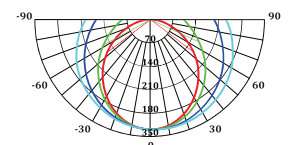

Model : ELX-T5300-ECOSM-4W

Dimension (mm)

Light Distribution Curve

Model : ELX-T5600-ECOSM-8W

Dimension (mm)

Light Distribution Curve

Model : ELX-T5900-ECOSM-12W

Dimension (mm)

Light Distribution Curve

Model : ELX-T51200-ECOSM-16W

Dimension (mm)

Light Distribution Curve

* Easy maintenance

- Modular LED for easy replacement
- Opening and closing possible of LED module part and power supply part
- Customizable beam angle
- Temperature max 50°