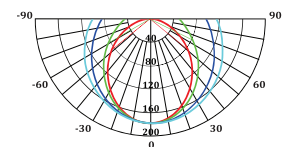

Model : ELX-T5300-ECOSM-4W

Dimension (mm)

Light Distribution Curve

Model : ELX-T5600-ECOSM-8W

Dimension (mm)

Light Distribution Curve

Model : ELX-T5900-ECOSM-12W

Dimension (mm)

Light Distribution Curve

Model : ELX-T51200-ECOSM-16W

Dimension (mm)

Light Distribution Curve

* Easy maintenance

- Modular LED for easy replacement
- Opening and closing possible of LED module part and power supply part
- Customizable beam angle
- Temperature max 50°